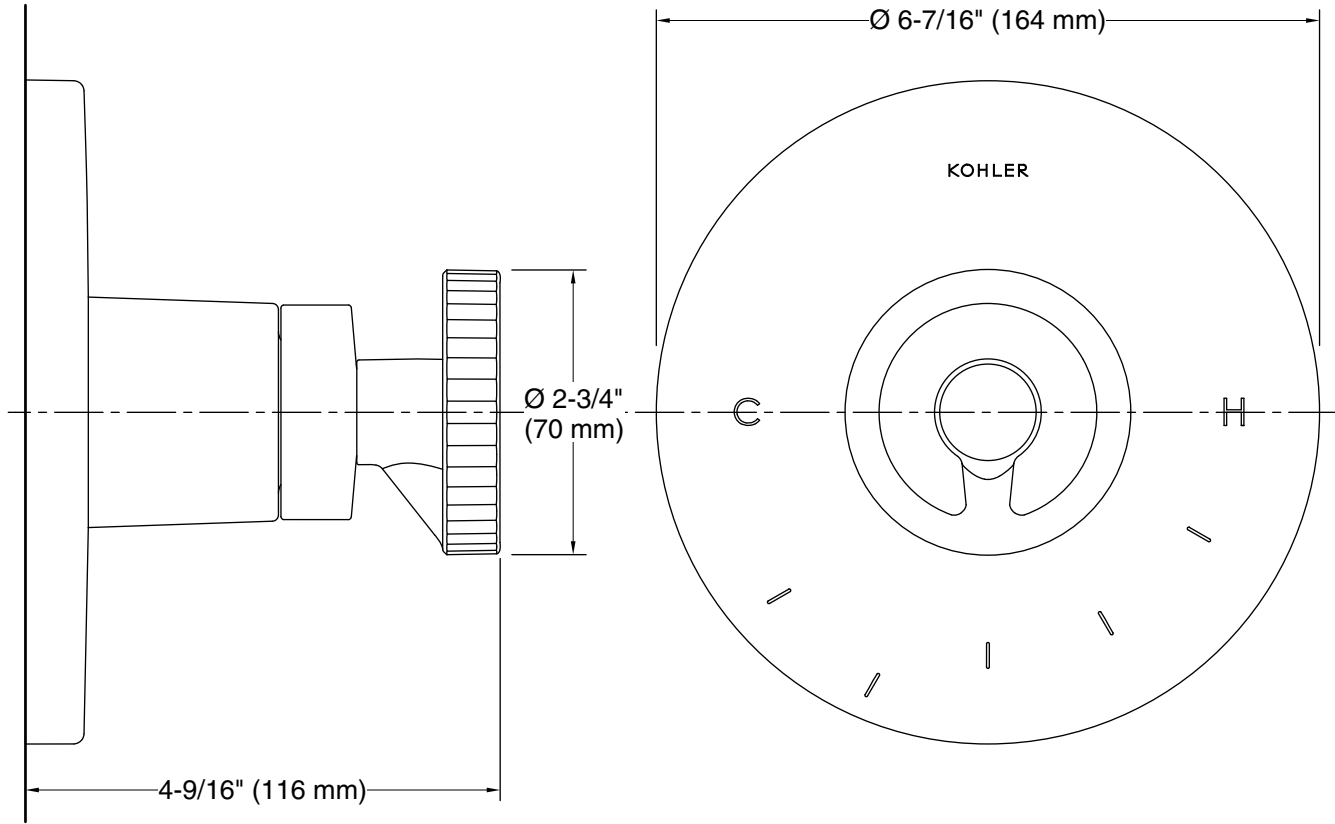

Technical Information

All product dimensions are nominal.

Drain included: No

Notes

Install this product according to the installation instructions.